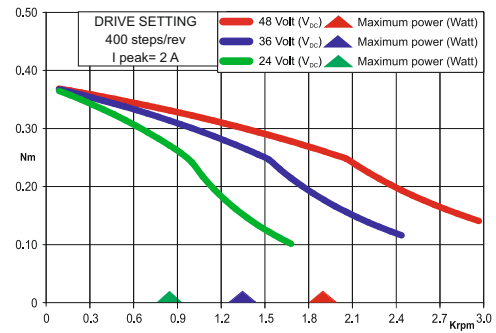

EM 1H2H-OXXO

Dimensions (Unit:mm)

SANYO DENKI MOTOR FEATURES

MODEL	EM 1H2H-OXXO	
SANYO DENKI MOTOR CODE	103-H5210-4512	
BASIC STEP ANGLE	1.8° ± 0.09°	
BIPOLAR PARALLEL CURRENT (A)	2.0	
RESISTANCE (Ohm)	1.25	
INDUCTANCE (mH)	2.4	
BIPOLAR HOLDING TORQUE (Ncm)	51	
ROTOR INERTIA (Kg·m ² × 10 ⁻⁷)	74	
THEORETICAL ACCELERATION (rad × sec. ⁻²)	69000	
BACK E.M.F. (V/Krpm)	14	
MASS (Kg)	0.35	
LEADS CODE	V	

TORQUE/SPEED CURVE

103-H5210-4512 MOTOR NEEDS CVM103H5230 OR CVM103H52200 R.T.A. CABLES. CONTACT R.T.A. FOR FURTHER DETAILS.

ENCODER OPTIONS:	EM 1H2H-04D0	EM 1H2H-04E0	EM 1H2H-0HE0
RESOLUTION	400 cpr	400 cpr	4000 cpr
INDEX	No	Yes	Yes
CURRENT CONSUMPTION (mA)	50	50	85
HIGH LEVEL OUTPUT (Volt)	5 (TIP) - 4.75 (MIN) (I _{MAX} =25mA)	3.4 (TIP) - 2.4 (MIN) (I _{MAX} =20mA)	3.4 (TIP) - 2.4 (MIN) (I _{MAX} =20mA)
LOW LEVEL OUTPUT (Volt)	0.25 (TIP) - 0.6 (MAX) (I _{MAX} =25mA)	0.2 (TIP) - 0.4 (MAX) (I _{MAX} =20mA)	0.2 (TIP) - 0.4 (MAX) (I _{MAX} =20mA)
OUTPUT SIGNAL	Differential	Differential	Differential
MAXIMUM FREQUENCY (KHz)	100	100	720
POWER SUPPLY VOLTAGE (Volt)	5 V _{DC} ± 10%	5 V _{DC} ± 10%	5 V _{DC} ± 10%

ENCODER NEEDS CVEPA0D0M3 OR CVEPAZD0M3 R.T.A. CABLE. CONTACT R.T.A. FOR FURTHER DETAILS

A 1 A- 2 B 3 B- 4	RTA MOTOR CABLE COLORS		ENCODER PIN-OUT				
	DESCRIPTION	CVM103H52200 COLORS	CVM103H5230 COLORS	DESCRIPTION	04D0 PINS	04E0/OHE0 PINS	R.T.A. CABLE LEADS COLOR
	CHANNEL A	ORANGE	WHITE	CHANNEL A+	6	6	GREEN
	CHANNEL A-	BLUE	GREEN	CHANNEL A-	5	5	PURPLE
	CHANNEL B	YELLOW	YELLOW	CHANNEL B+	8	8	BLUE
	CHANNEL B-	RED	BROWN	CHANNEL B-	7	7	BROWN
				+ DC (5V)	2	2	RED
				GROUND	3	3	BLACK
				INDEX+	/	10	ORANGE
				INDEX-	/	9	WHITE