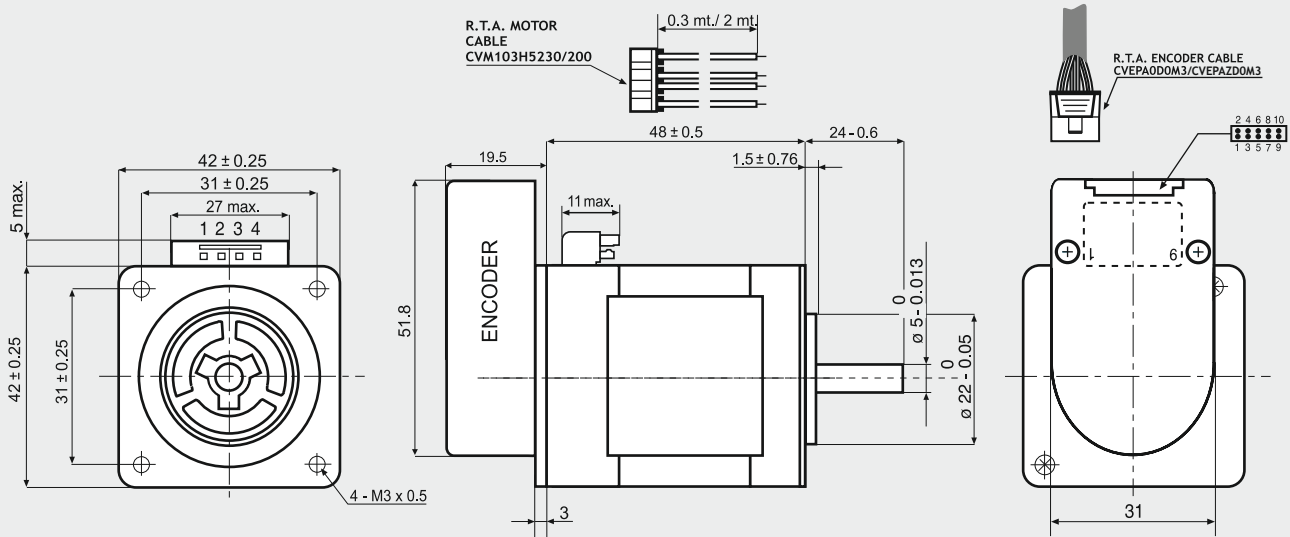

EM 1H2H-OXXO

Dimensions (Unit:mm)

SANYO DENKI MOTOR FEATURES

MODEL	EM 1H2H-OXXO	
SANYO DENKI MOTOR CODE	103-H5210-4512	
BASIC STEP ANGLE	1.8° ± 0.09°	
BIPOLAR PARALLEL CURRENT (A)	2.0	
RESISTANCE (Ohm)	1.25	
INDUCTANCE (mH)	2.4	
BIPOLAR HOLDING TORQUE (Ncm)	51	
ROTOR INERTIA (Kg·m ² × 10 ⁻⁷)	74	
THEORETICAL ACCELERATION (rad × sec. ⁻²)	69000	
BACK E.M.F. (V/Krpm)	14	
MASS (Kg)	0.35	
LEADS CODE	V	

TORQUE/SPEED CURVE

103-H5210-4512 MOTOR NEEDS CVM103H5230 OR CVM103H52200 R.T.A. CABLES. CONTACT R.T.A. FOR FURTHER DETAILS.

ENCODER OPTIONS:	EM 1H2H-04D0	EM 1H2H-04E0	EM 1H2H-0HE0
RESOLUTION	400 cpr	400 cpr	4000 cpr
INDEX	No	Yes	Yes
CURRENT CONSUMPTION (mA)	50	50	85
HIGH LEVEL OUTPUT (Volt)	5 (TIP) - 4.75 (MIN) (I _{MAX} =25mA)	3.4 (TIP) - 2.4 (MIN) (I _{MAX} =20mA)	3.4 (TIP) - 2.4 (MIN) (I _{MAX} =20mA)
LOW LEVEL OUTPUT (Volt)	0.25 (TIP) - 0.6 (MAX) (I _{MAX} =25mA)	0.2 (TIP) - 0.4 (MAX) (I _{MAX} =20mA)	0.2 (TIP) - 0.4 (MAX) (I _{MAX} =20mA)
OUTPUT SIGNAL	Differential	Differential	Differential
MAXIMUM FREQUENCY (KHz)	100	100	720
POWER SUPPLY VOLTAGE (Volt)	5 V _{DC} ± 10%	5 V _{DC} ± 10%	5 V _{DC} ± 10%

ENCODER NEEDS CVEPA0D0M3 OR CVEPAZD0M3 R.T.A. CABLE. CONTACT R.T.A. FOR FURTHER DETAILS

A 1 A- 2 B 3 B- 4	RTA MOTOR CABLE COLORS		ENCODER PIN-OUT				
	DESCRIPTION	CVM103H52200 COLORS	CVM103H5230 COLORS	DESCRIPTION	04D0 PINS	04E0/OHE0 PINS	R.T.A. CABLE LEADS COLOR
	CHANNEL A	ORANGE	WHITE	CHANNEL A+	6	6	GREEN
	CHANNEL A-	BLUE	GREEN	CHANNEL A-	5	5	PURPLE
	CHANNEL B	YELLOW	YELLOW	CHANNEL B+	8	8	BLUE
	CHANNEL B-	RED	BROWN	CHANNEL B-	7	7	BROWN
				+ DC (5V)	2	2	RED
				GROUND	3	3	BLACK
				INDEX+	/	10	ORANGE
				INDEX-	/	9	WHITE