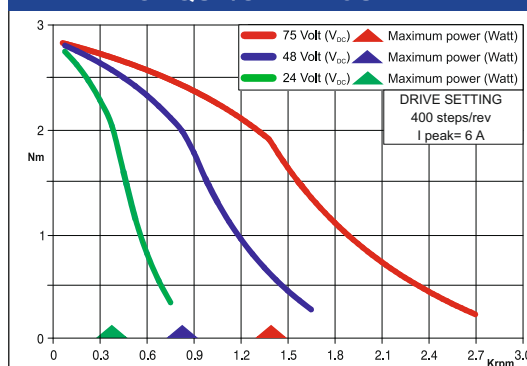

## Dimensions (Unit:mm)

### TORQUE/SPEED CURVE

103-H7826-1612 MOTOR NEEDS CVM78/100 OR CVM78/300 R.T.A. CABLES. CONTACT R.T.A. FOR FURTHER DETAILS.

ENCODER OPTIONS:	EM 6H3H-04D0	EM 6H3H-04E0	EM 6H3H-0HE0
RESOLUTION	400 cpr	400 cpr	4000 cpr
INDEX	No	Yes	Yes
CURRENT CONSUMPTION (mA)	50	50	85
HIGH LEVEL OUTPUT (Volt)	5 (TIP) - 4.75 (MIN) (I <sub>max</sub> =25mA)	3.4 (TIP) - 2.4 (MIN) (I <sub>max</sub> =20mA)	3.4 (TIP) - 2.4 (MIN) (I <sub>max</sub> =20mA)
LOW LEVEL OUTPUT (Volt)	0.25 (TIP) - 0.6 (MAX) (I <sub>max</sub> =25mA)	0.2 (TIP) - 0.4 (MAX) (I <sub>max</sub> =20mA)	0.2 (TIP) - 0.4 (MAX) (I <sub>max</sub> =20mA)
OUTPUT SIGNAL	Differential	Differential	Differential
MAXIMUM FREQUENCY (KHz)	100	100	720
POWER SUPPLY VOLTAGE (Volt)	5 V <sub>DC</sub> ± 10%	5 V <sub>DC</sub> ± 10%	5 V <sub>DC</sub> ± 10%