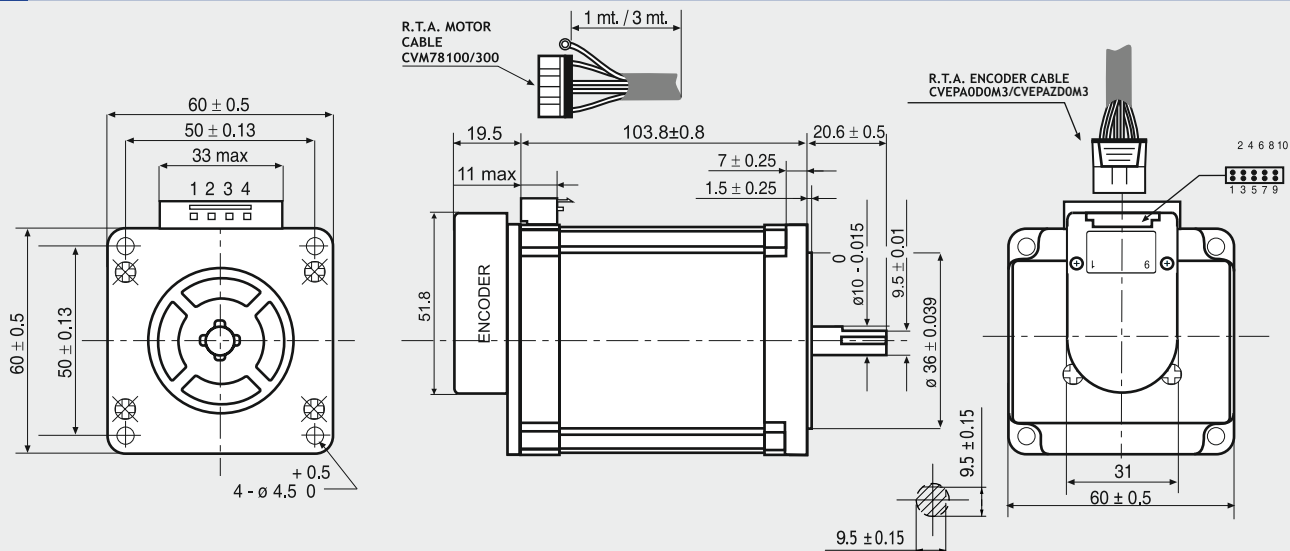

## Dimensions (Unit:mm)

### TORQUE/SPEED CURVE

103-H7826-1612 MOTOR NEEDS CVM78/100 OR CVM78/300 R.T.A. CABLES. CONTACT R.T.A. FOR FURTHER DETAILS.

ENCODER OPTIONS:	EM 6H3H-04D0	EM 6H3H-04E0	EM 6H3H-0HE0
RESOLUTION	400 cpr	400 cpr	4000 cpr
INDEX	No	Yes	Yes
CURRENT CONSUMPTION (mA)	50	50	85
HIGH LEVEL OUTPUT (Volt)	5 (TIP) - 4.75 (MIN) (I <sub>max</sub> =25mA)	3.4 (TIP) - 2.4 (MIN) (I <sub>max</sub> =20mA)	3.4 (TIP) - 2.4 (MIN) (I <sub>max</sub> =20mA)
LOW LEVEL OUTPUT (Volt)	0.25 (TIP) - 0.6 (MAX) (I <sub>max</sub> =25mA)	0.2 (TIP) - 0.4 (MAX) (I <sub>max</sub> =20mA)	0.2 (TIP) - 0.4 (MAX) (I <sub>max</sub> =20mA)
OUTPUT SIGNAL	Differential	Differential	Differential
MAXIMUM FREQUENCY (KHz)	100	100	720
POWER SUPPLY VOLTAGE (Volt)	5 V <sub>DC</sub> ± 10%	5 V <sub>DC</sub> ± 10%	5 V <sub>DC</sub> ± 10%